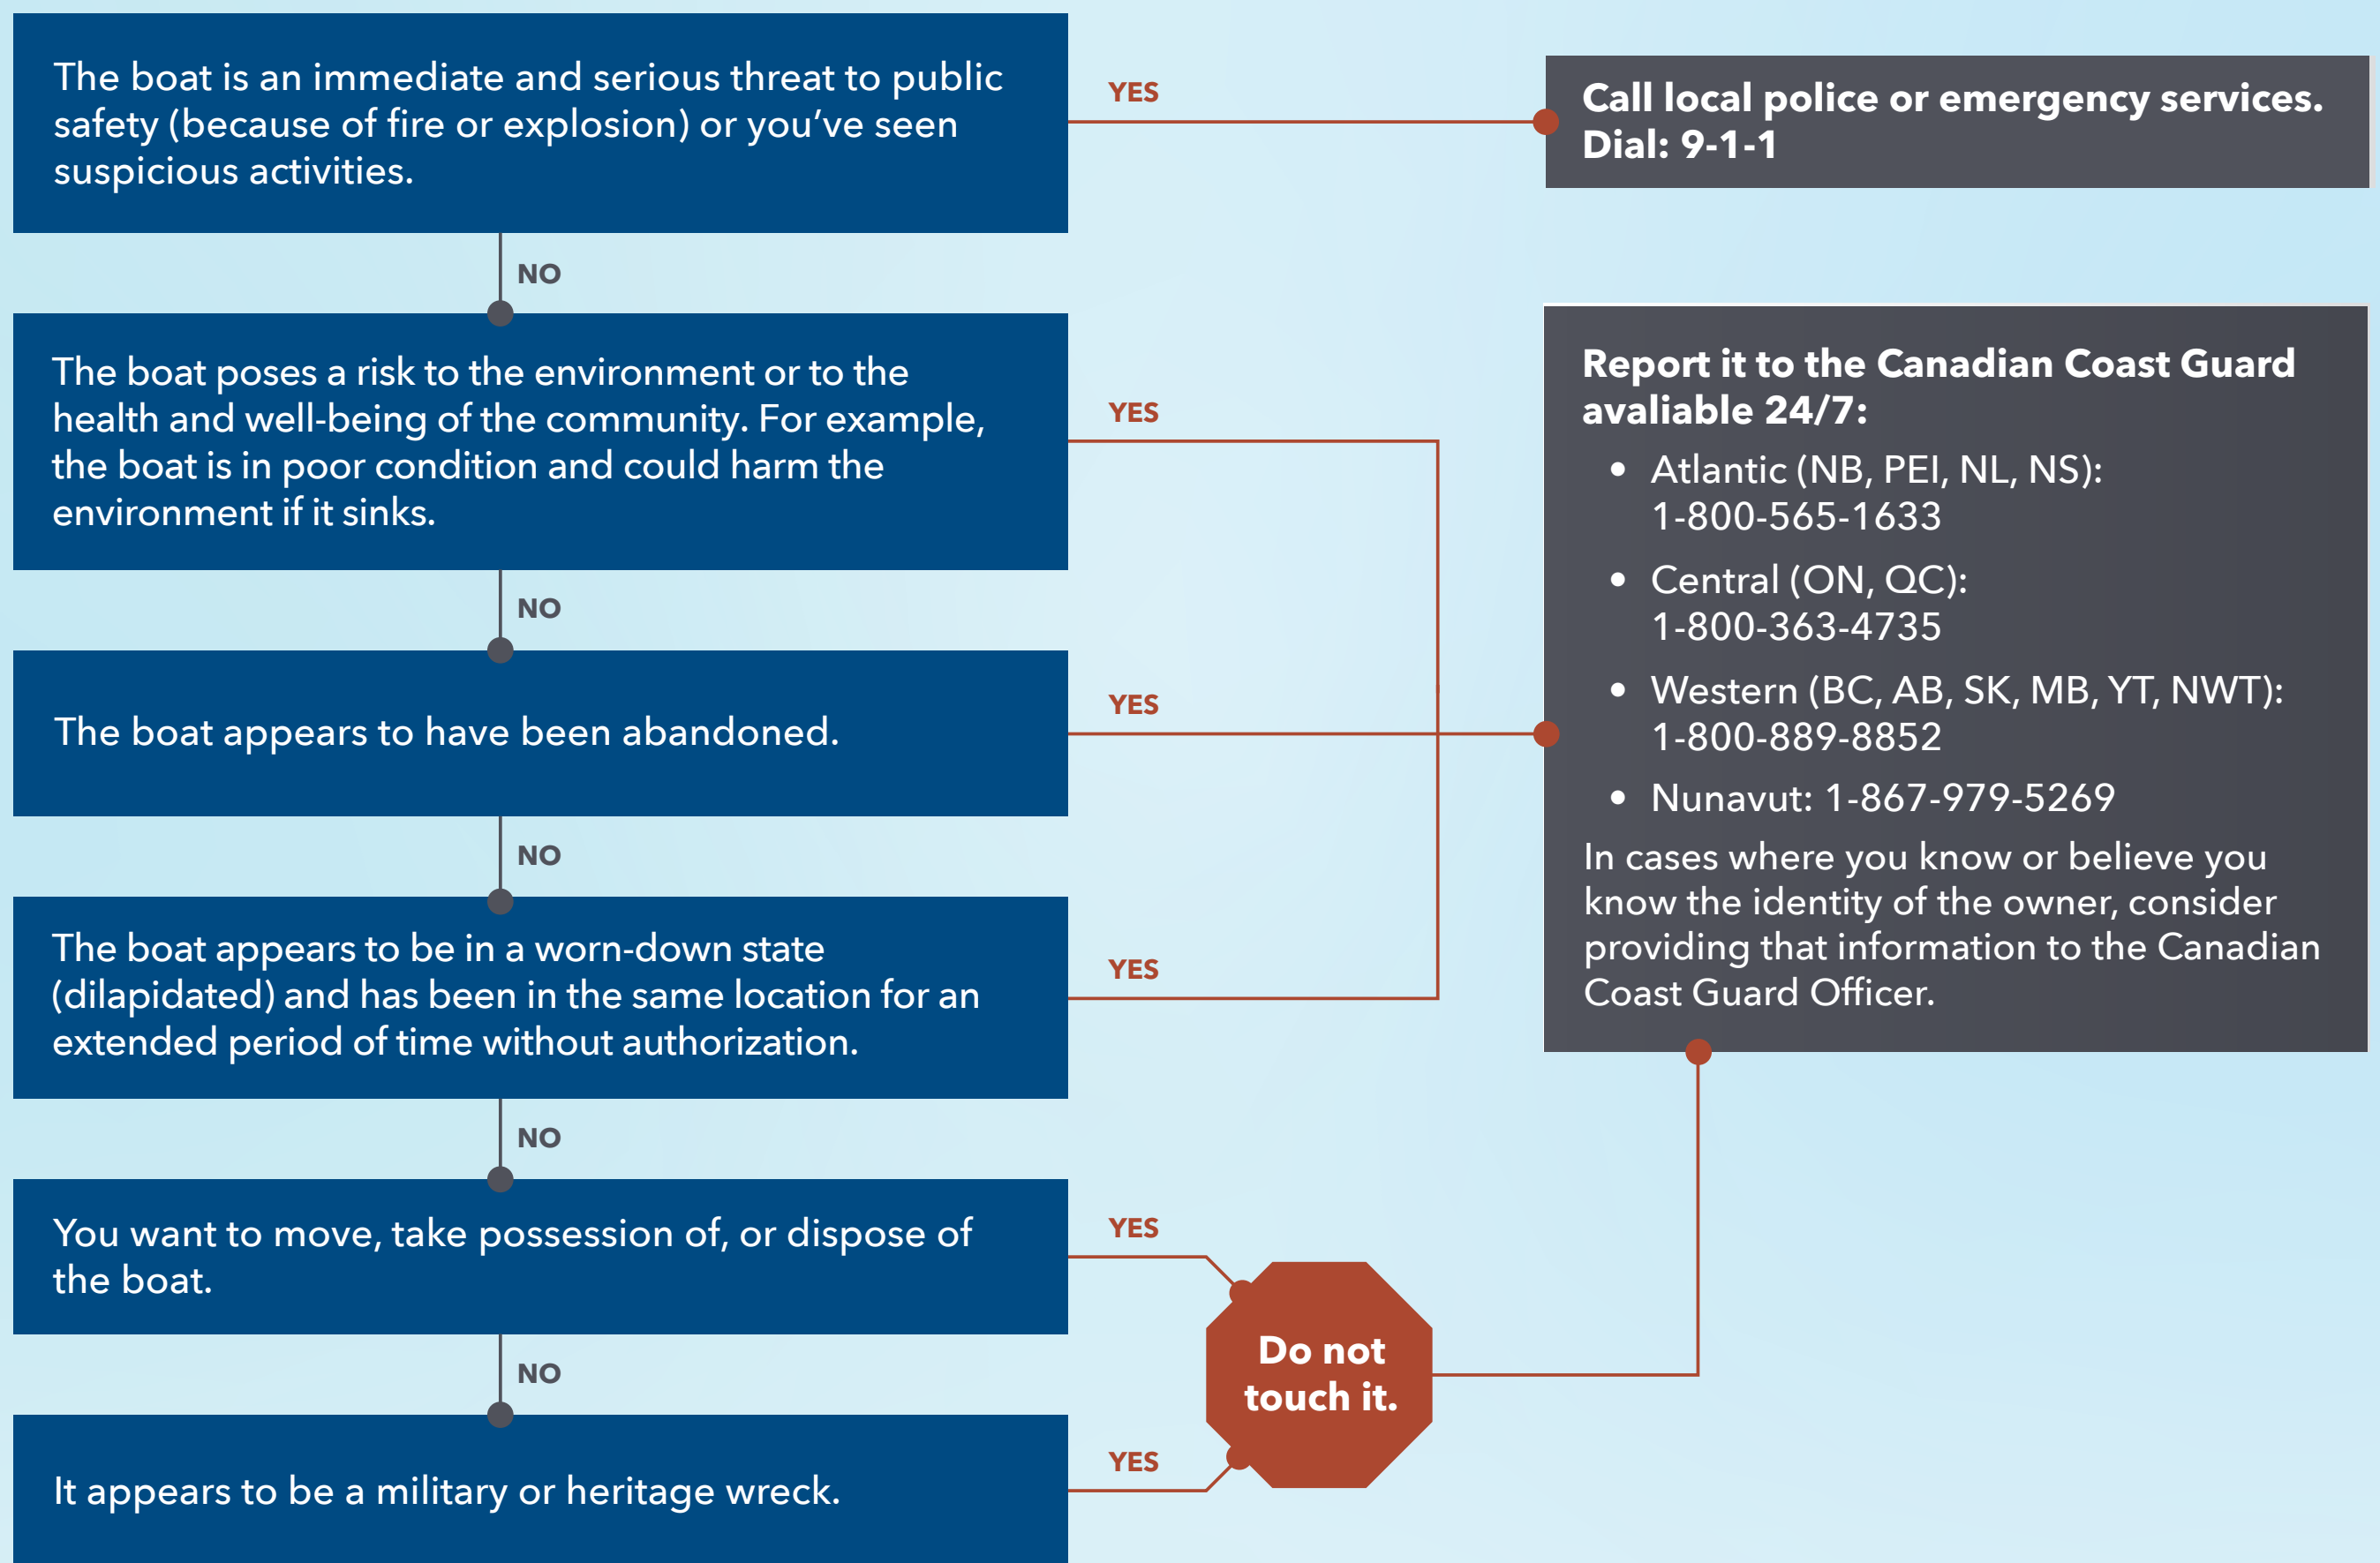

I found a **wrecked, abandoned** or **hazardous** boat

Contact Canadian Coast Guard if:

Contact Transport Canada if:

For more information, please consult: canada.ca/abandoned-boats.