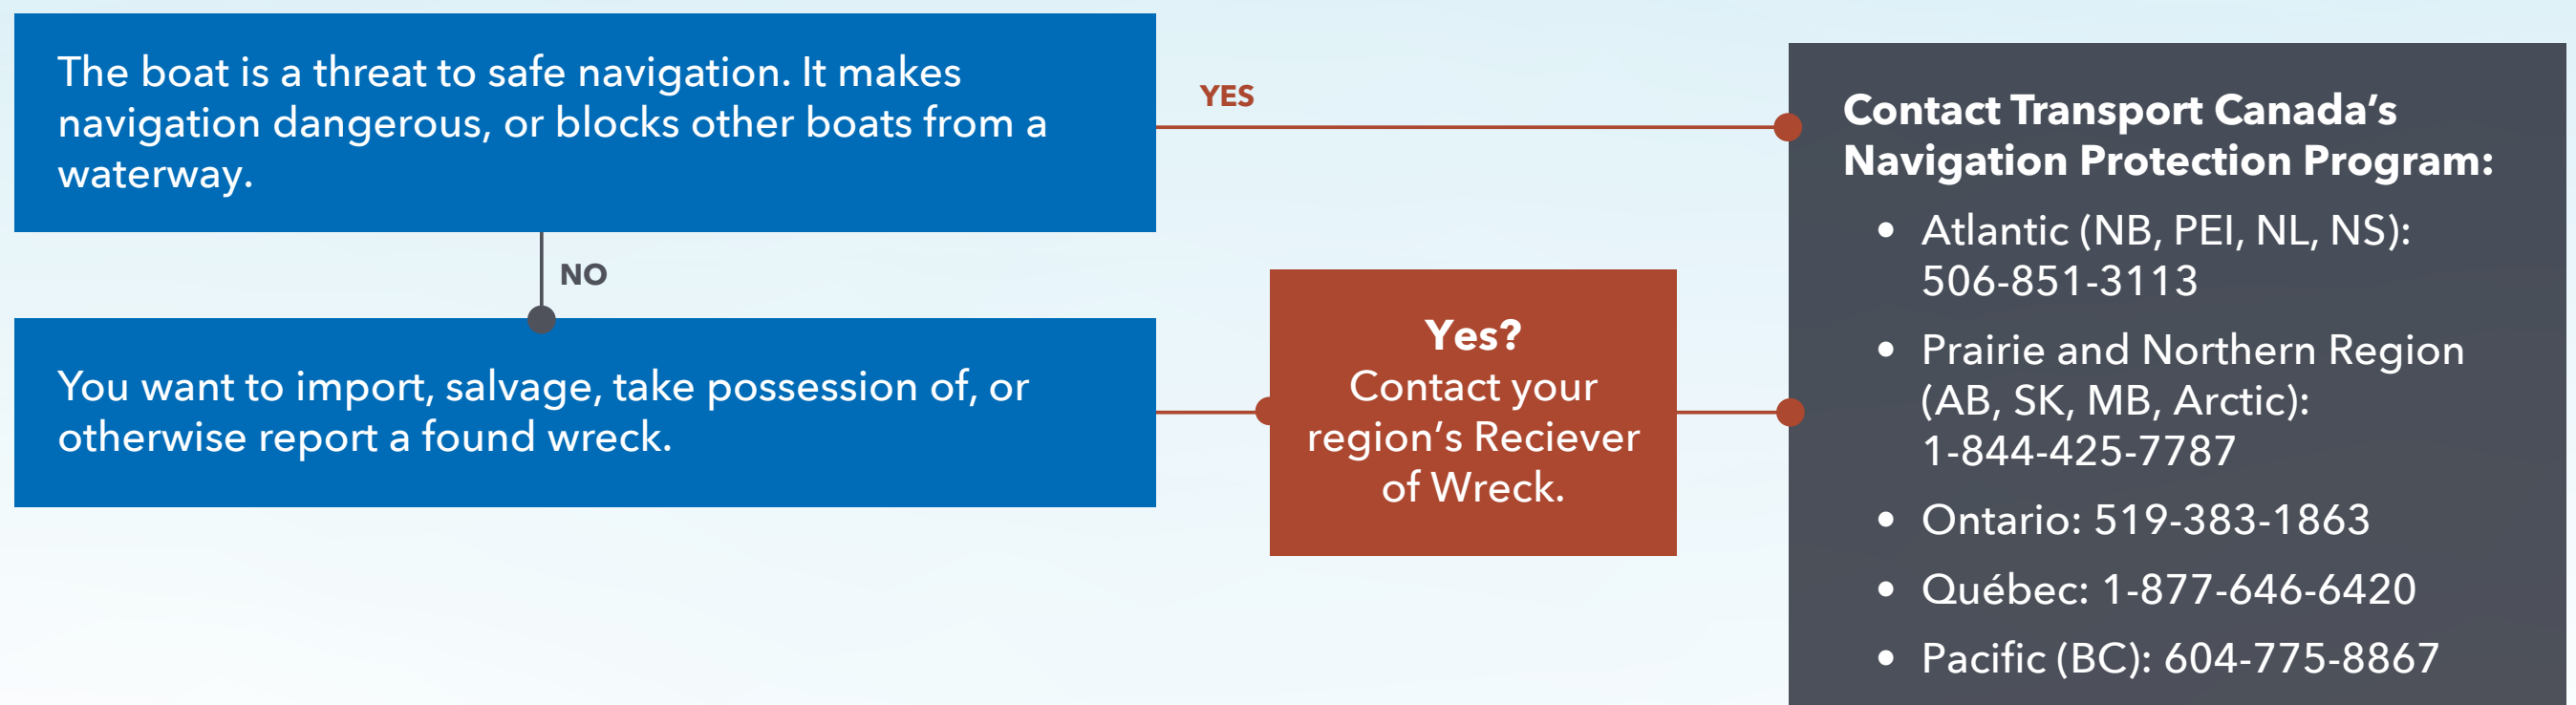

I found a **wrecked, abandoned** or **hazardous** boat

Contact Canadian Coast Guard if:

Contact Transport Canada if:

For more information, please consult: canada.ca/abandoned-boats.