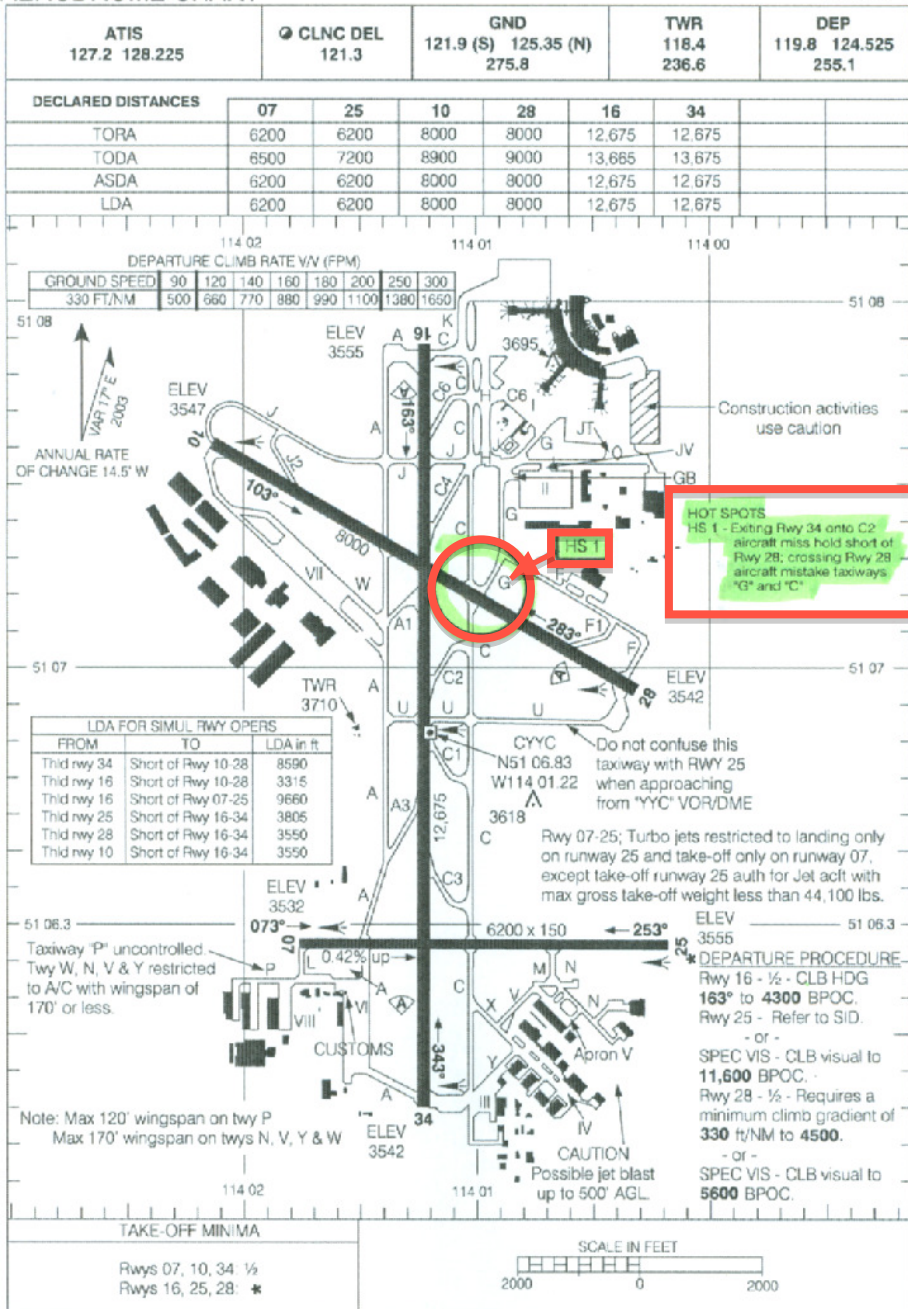

AERODROME CHART

CALGARY INTL
CALGARY AB

AERODROME CHART

CALGARY AB
CALGARY INTL
NAD83

EFF 13 JAN 11 CHANGE: Revised