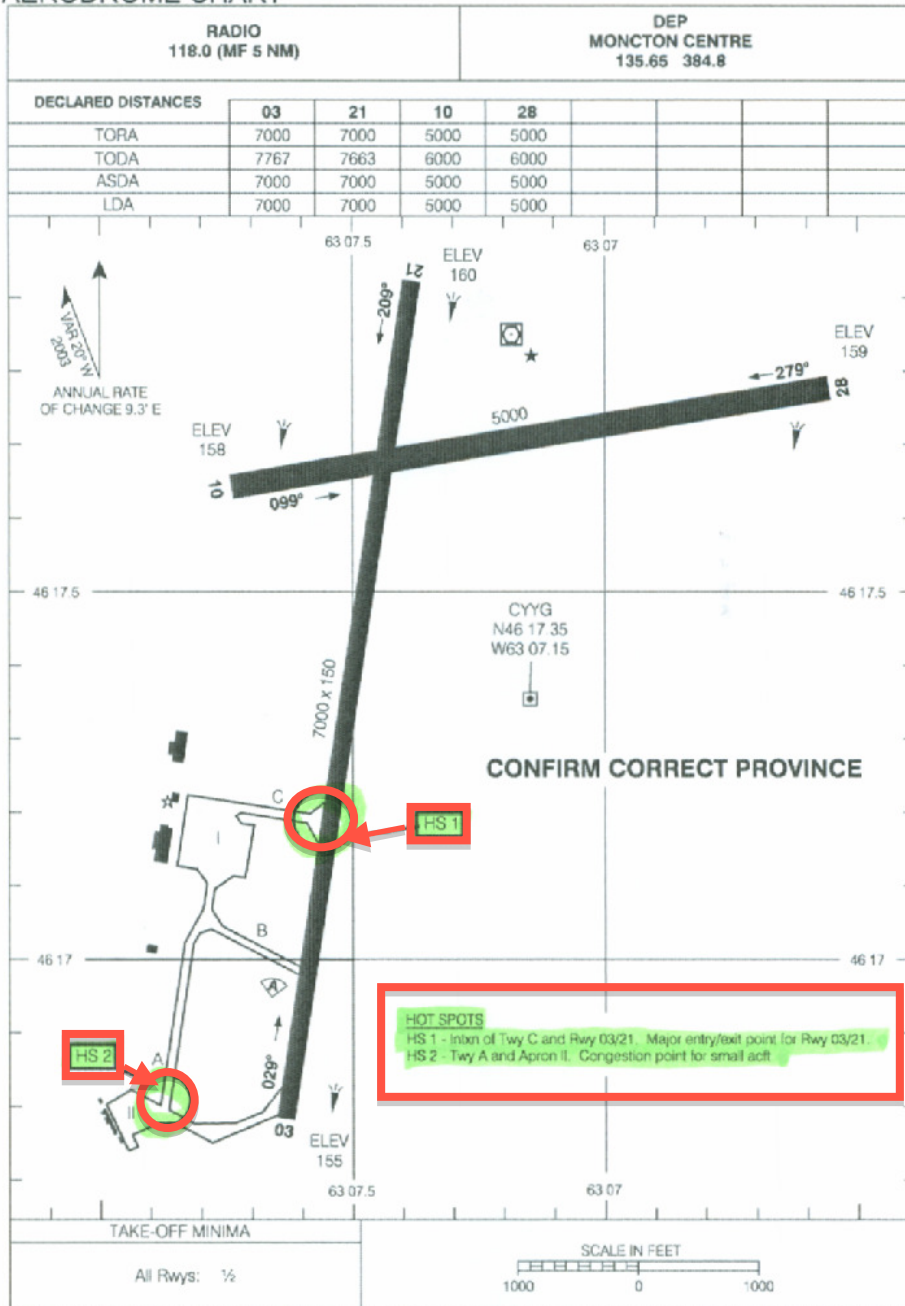

# AERODROME CHART

CHARLOTTETOWN  
CHARLOTTETOWN PE

Source of Canadian Civil Aeronautical Data : © 2011 NAV CANADA All rights reserved

# AERODROME CHART

CHARLOTTETOWN PE  
CHARLOTTETOWN  
NAD83

EFF 27 AUG 09 CHANGE COMM