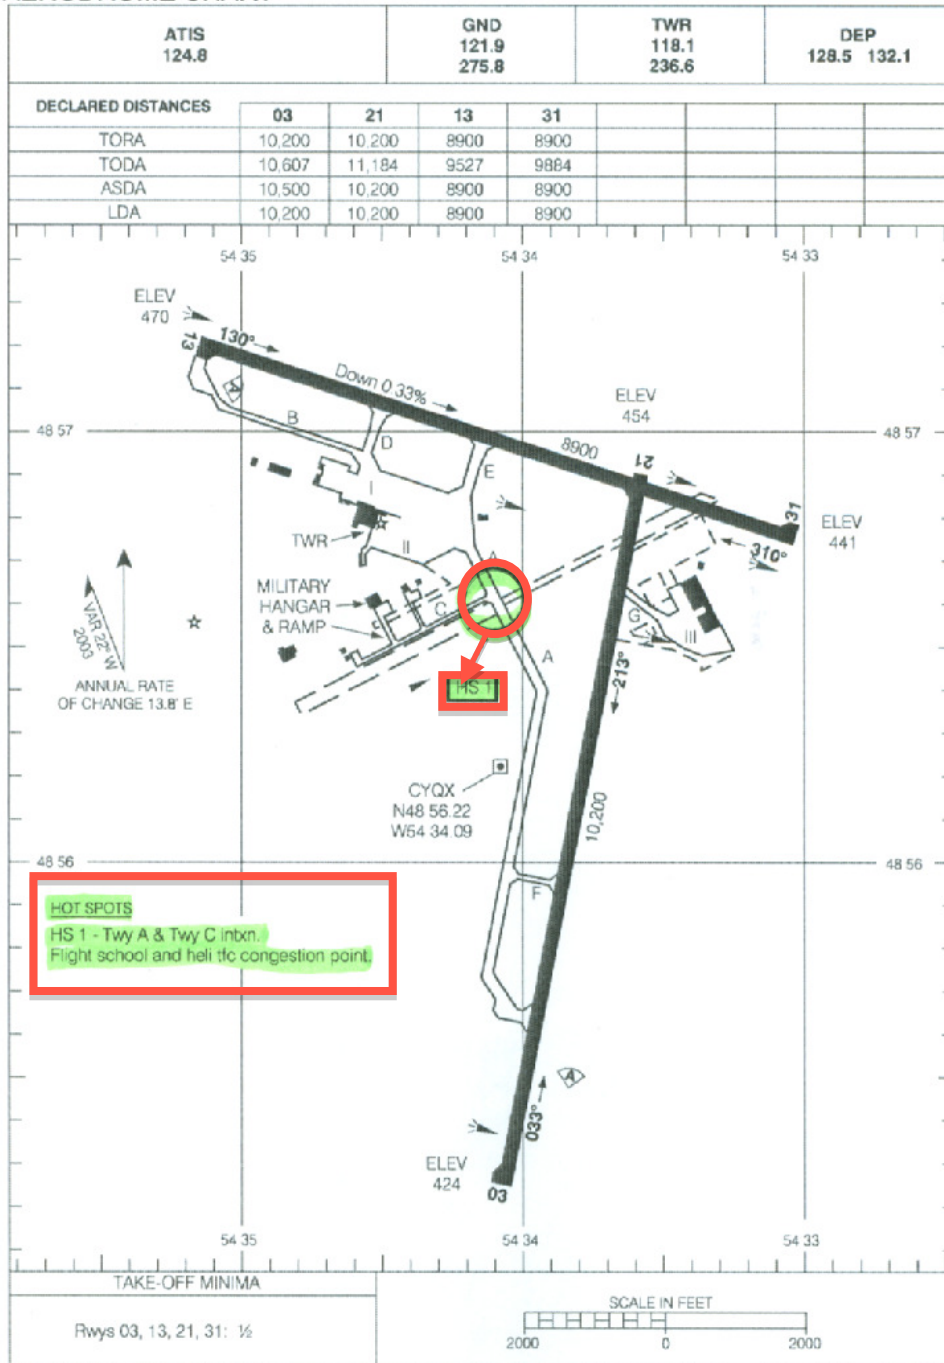

AERODROME CHART

GANDER INTL
GANDER NL

Source of Canadian Civil Aeronautical Data - © 2011 NAV CANADA All rights reserved

AERODROME CHART

GANDER NL
GANDER INTL
NAD83

EFF 13 JAN 11 CHANGE: Rwy gradient