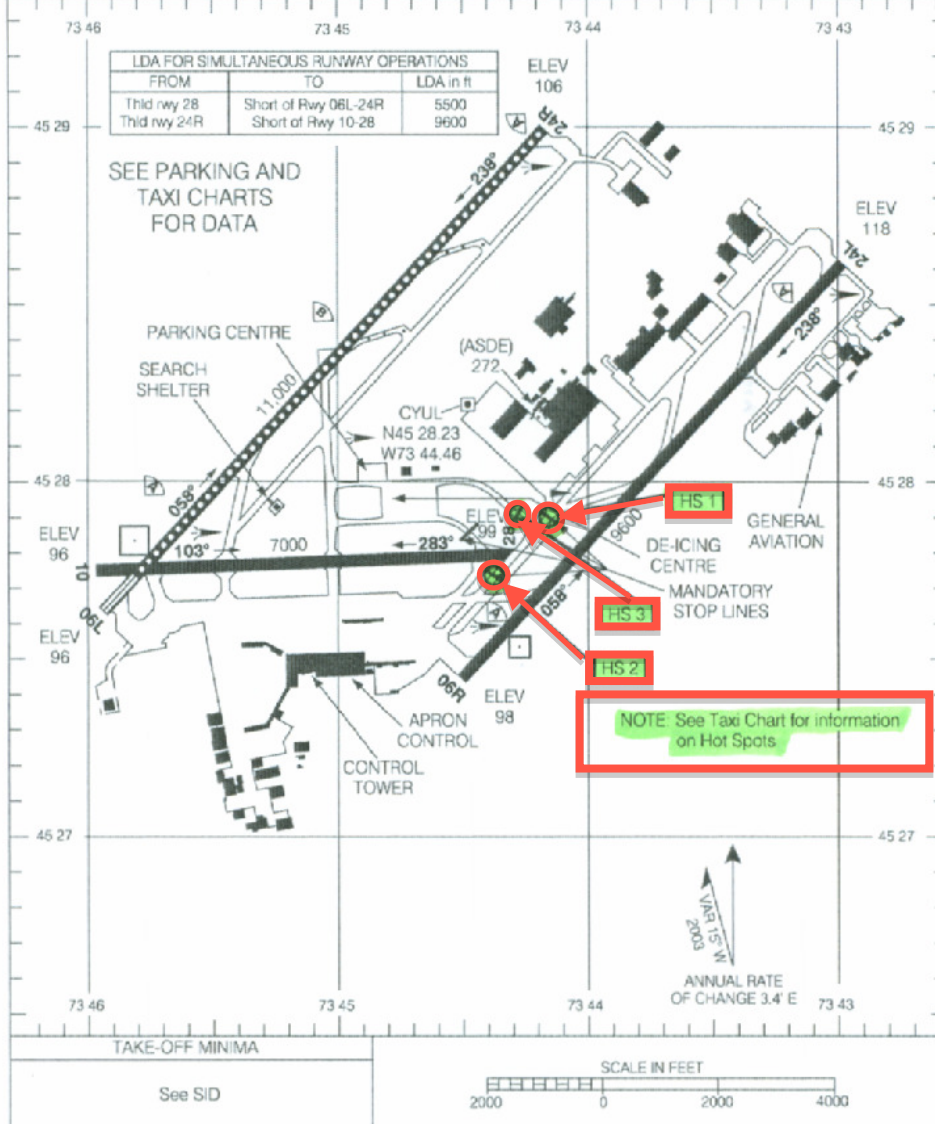

AERODROME CHART

MONTRÉAL/PIERRE ELLIOTT TRUDEAU INTL
MONTRÉAL QC

ATIS 133.7 (Eng) 127.5 (Fr)	CLNC DEL 125.6	APRON MONTREAL 122.075	GND 121.9 275.8	TWR 119.9 267.1	DEP SE-S-SW 118.9 W-NW-NE 124.65 268.3	
DECLARED DISTANCES						
	06L	24R	06R	24L	10	28
TORA	11,000	11,000	9600	9600	7000	7000
TODA	11,984	11,984	10,584	10,584	7984	7984
ASDA	11,000	11,000	9600	9600	7000	7000
LDA	11,000	11,000	9600	9600	7000	7000

Source of Canadian Civil Aeronautical Data: © 2011 NAV CANADA All rights reserved

AERODROME CHART

MONTRÉAL/PIERRE ELLIOTT TRUDEAU INTL
MONTRÉAL QC

EFF 23 SEP 10 CHANGE: Windsack, AGCC

NAD83