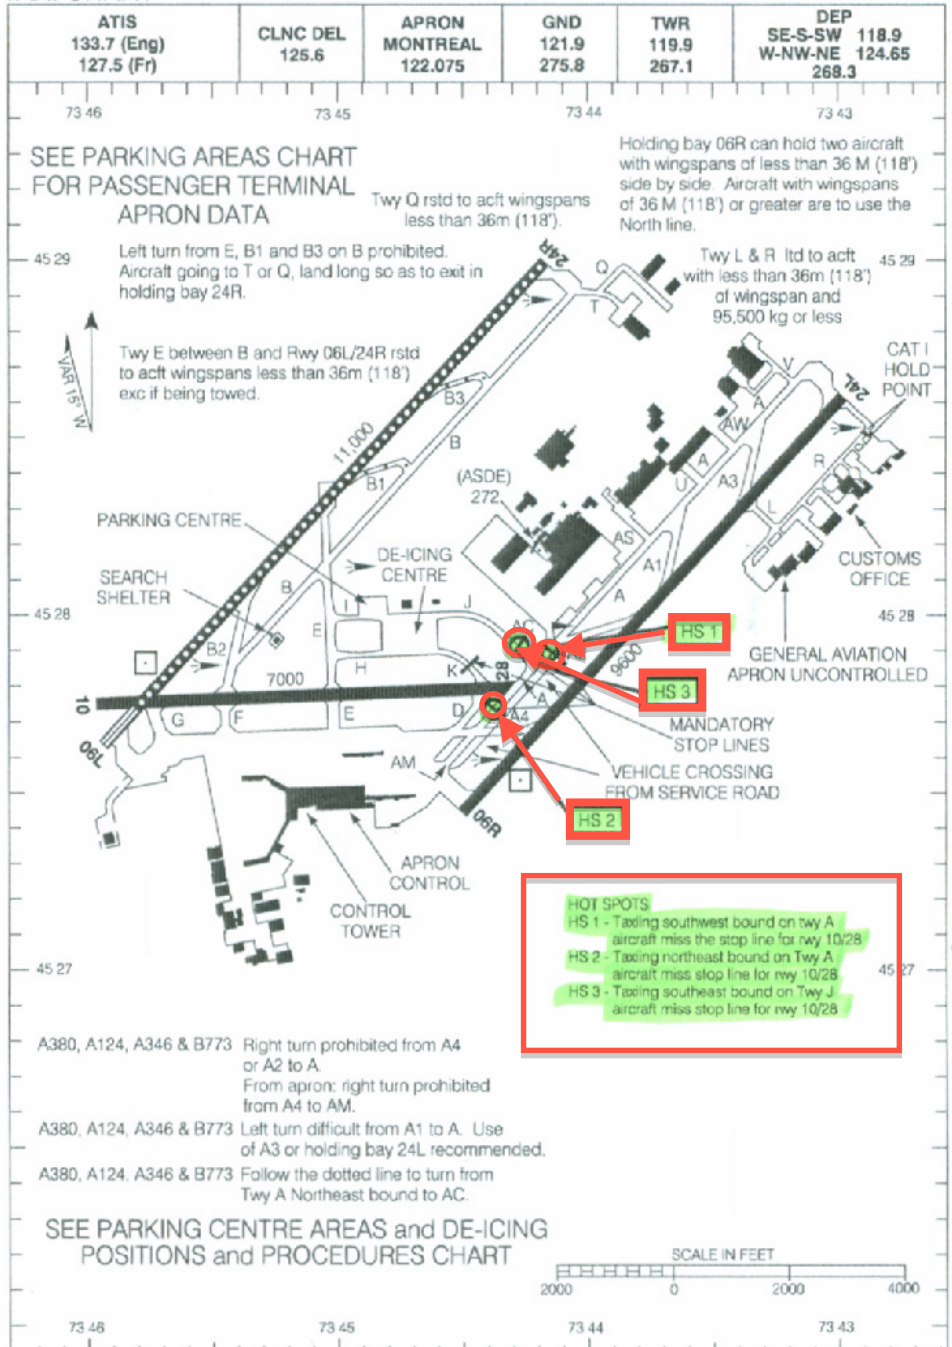

TAXI CHART

MONTREAL/PIERRE ELLIOTT TRUDEAU INTL
MONTREAL QC

Source of Canadian Civil Aeronautical Data: © 2011 NAV CANADA All rights reserved

TAXI CHART

MONTREAL/PIERRE ELLIOTT TRUDEAU INTL
MONTREAL QC
NAD83