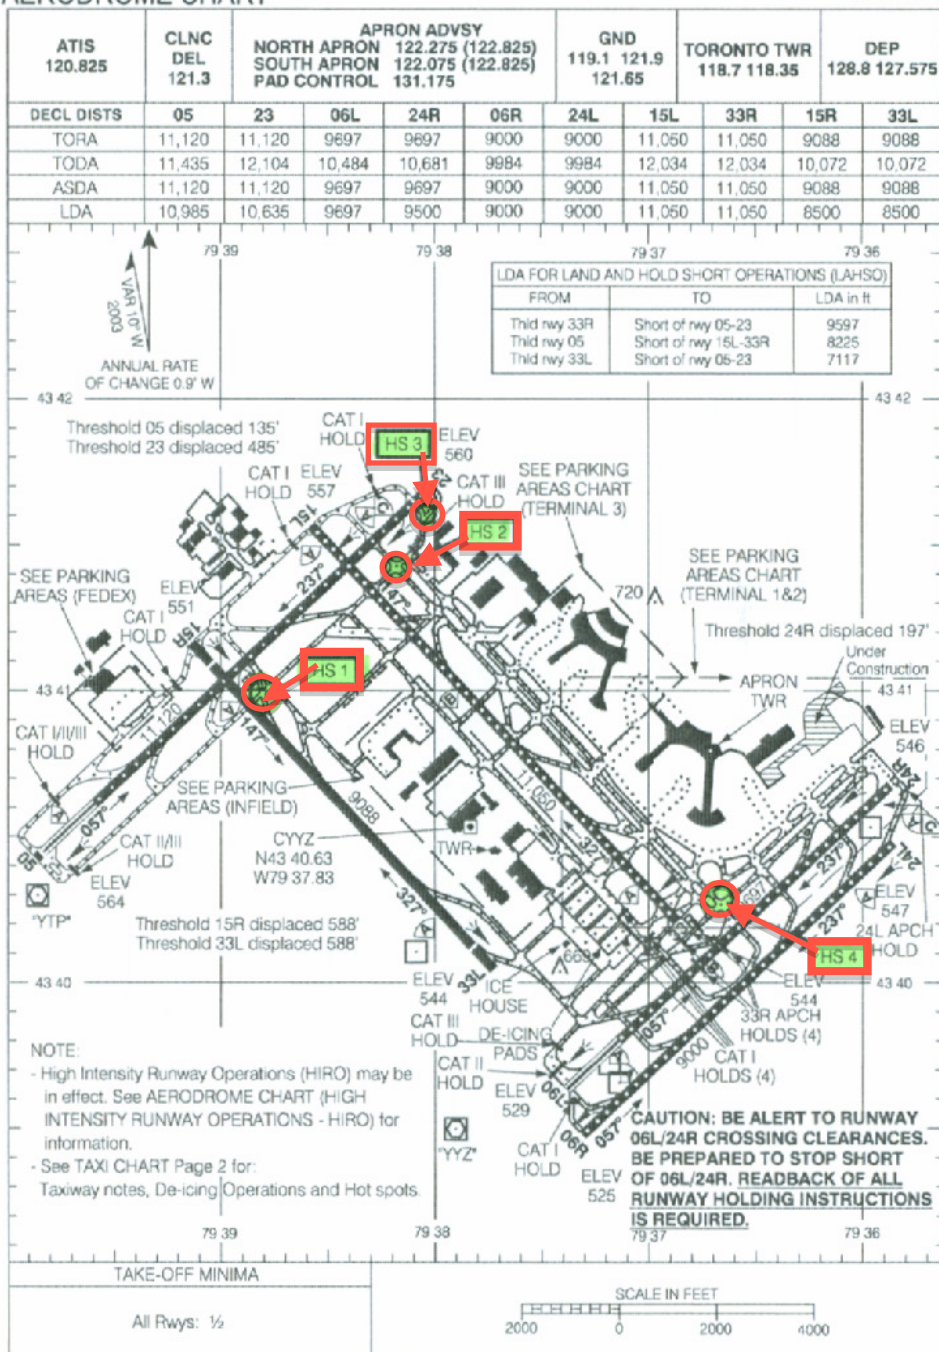

TORONTO/LESTER B. PEARSON INTL
TORONTO ON

AERODROME CHART

Source of Canadian Civil Aeronautical Data : © 2011 NAV CANADA All rights reserved

AERODROME CHART

TORONTO ON
TORONTO/LESTER B. PEARSON INTL

EFF 13 JAN 11 CHANGE Revised