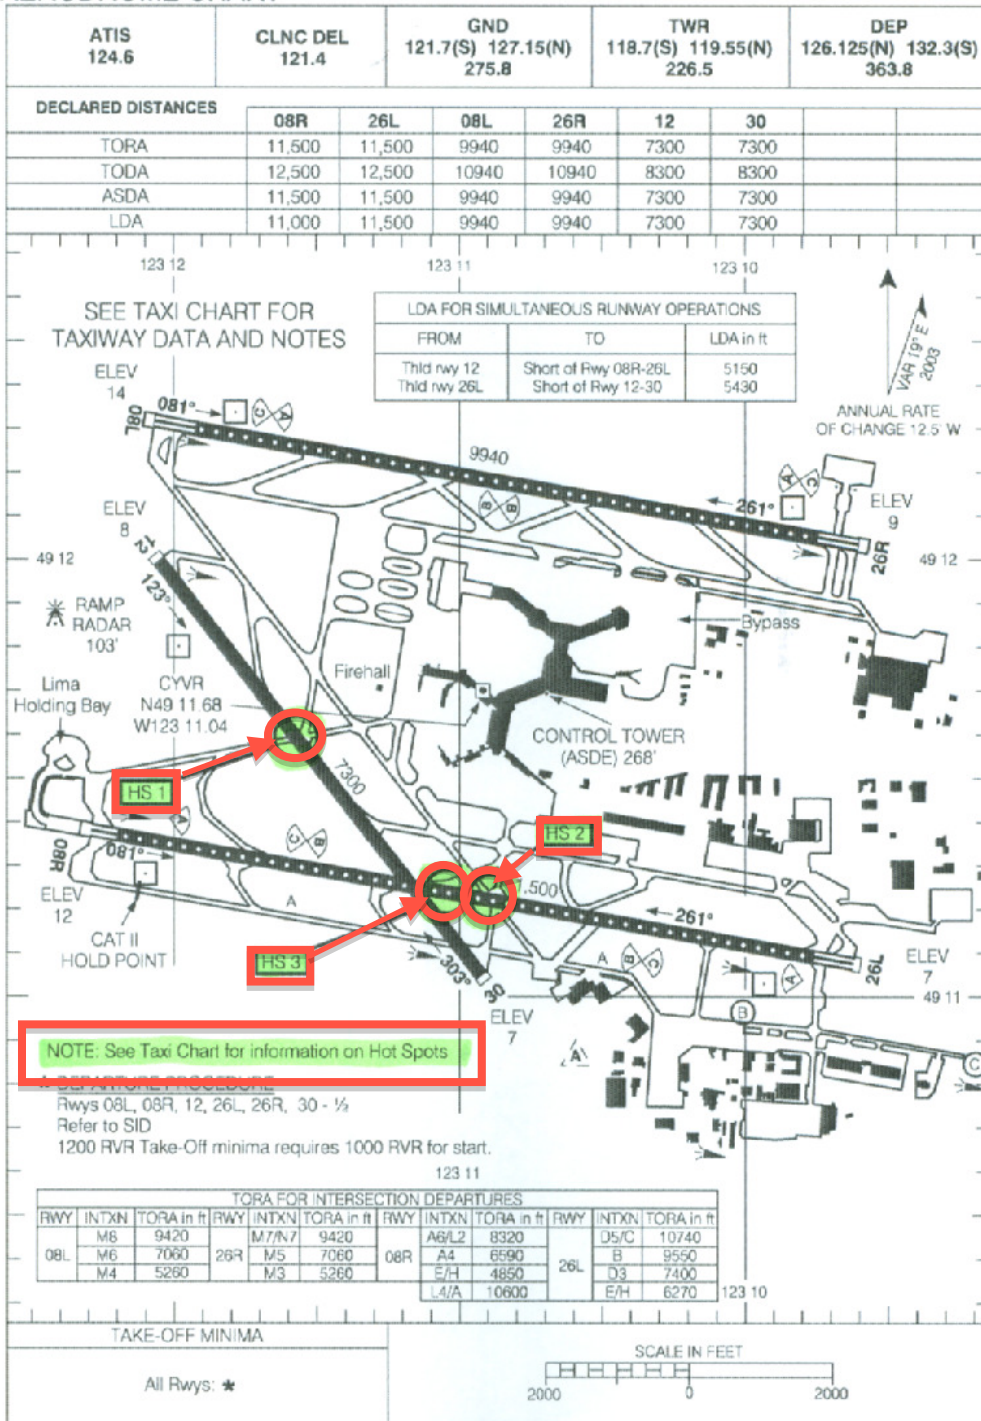

AERODROME CHART

VANCOUVER INTL
VANCOUVER BC

Source of Canadian Civil Aeronautical Data : © 2011 NAV CANADA All rights reserved

AERODROME CHART

VANCOUVER BC
VANCOUVER INTL
NA083

EFF 13 JAN 11 CHANGE: Revised