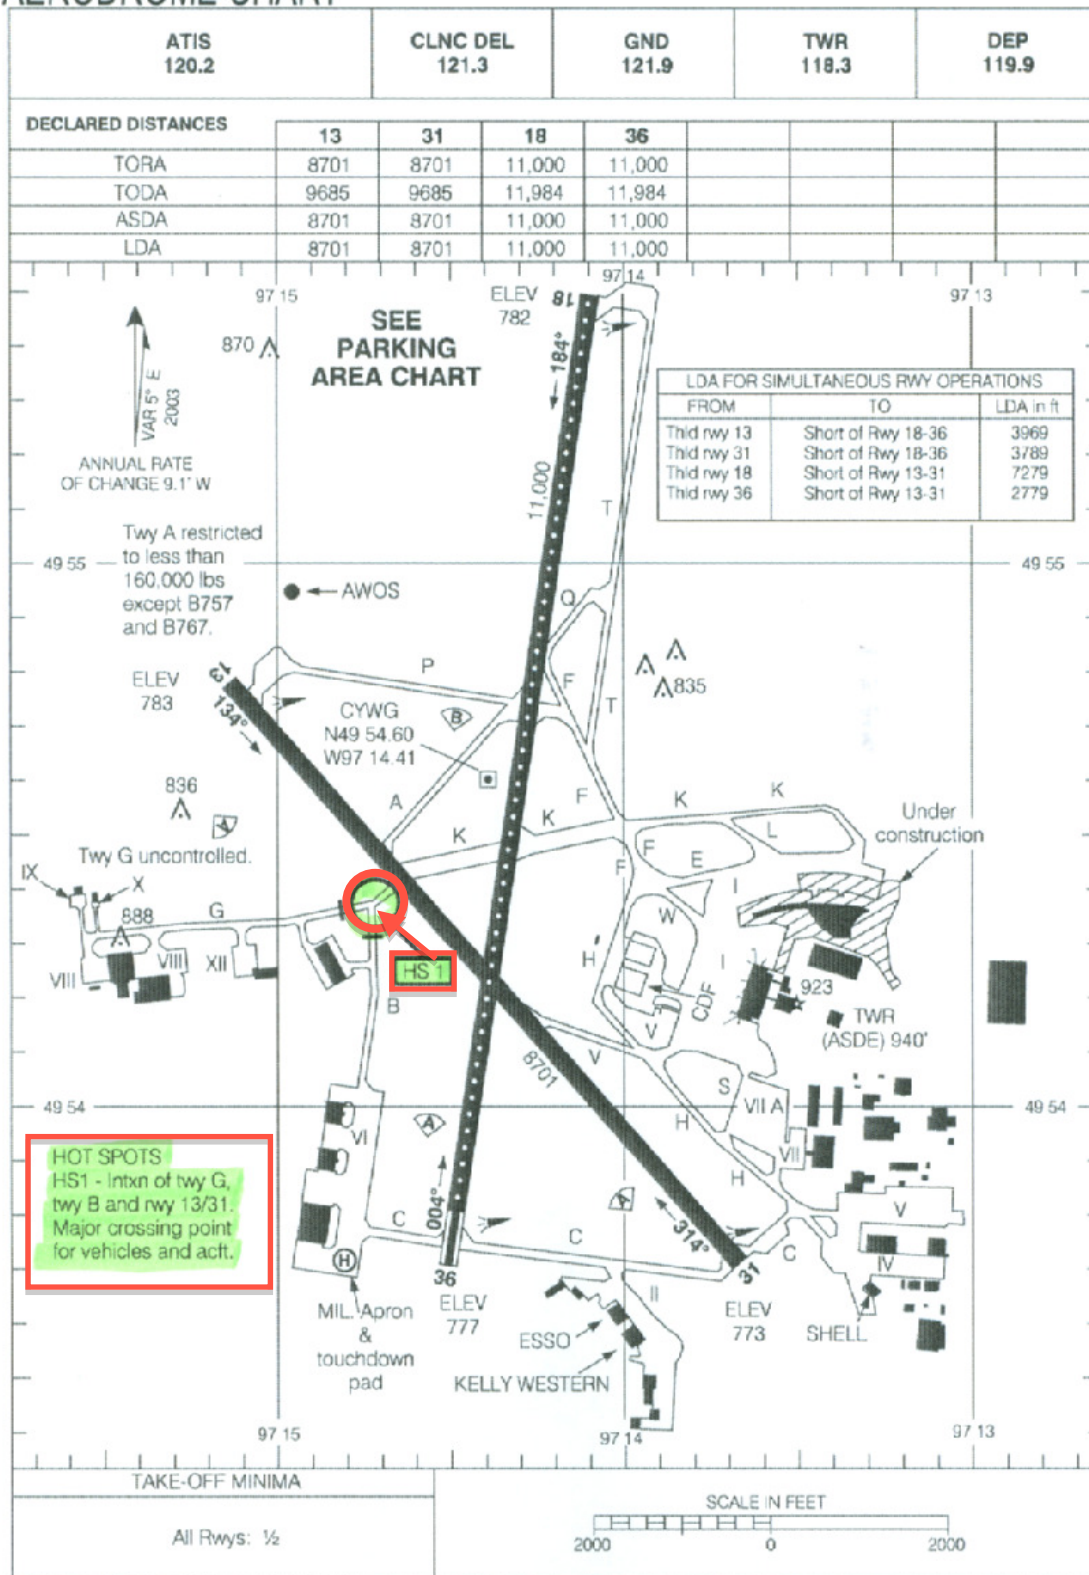

AERODROME CHART

WINNIPEG / JAMES ARMSTRONG RICHARDSON INTL
WINNIPEG MB

Source of Canadian Civil Aeronautical Data : © 2011 NAV CANADA All rights reserved

AERODROME CHART

WINNIPEG / JAMES ARMSTRONG RICHARDSON INTL
WINNIPEG MB